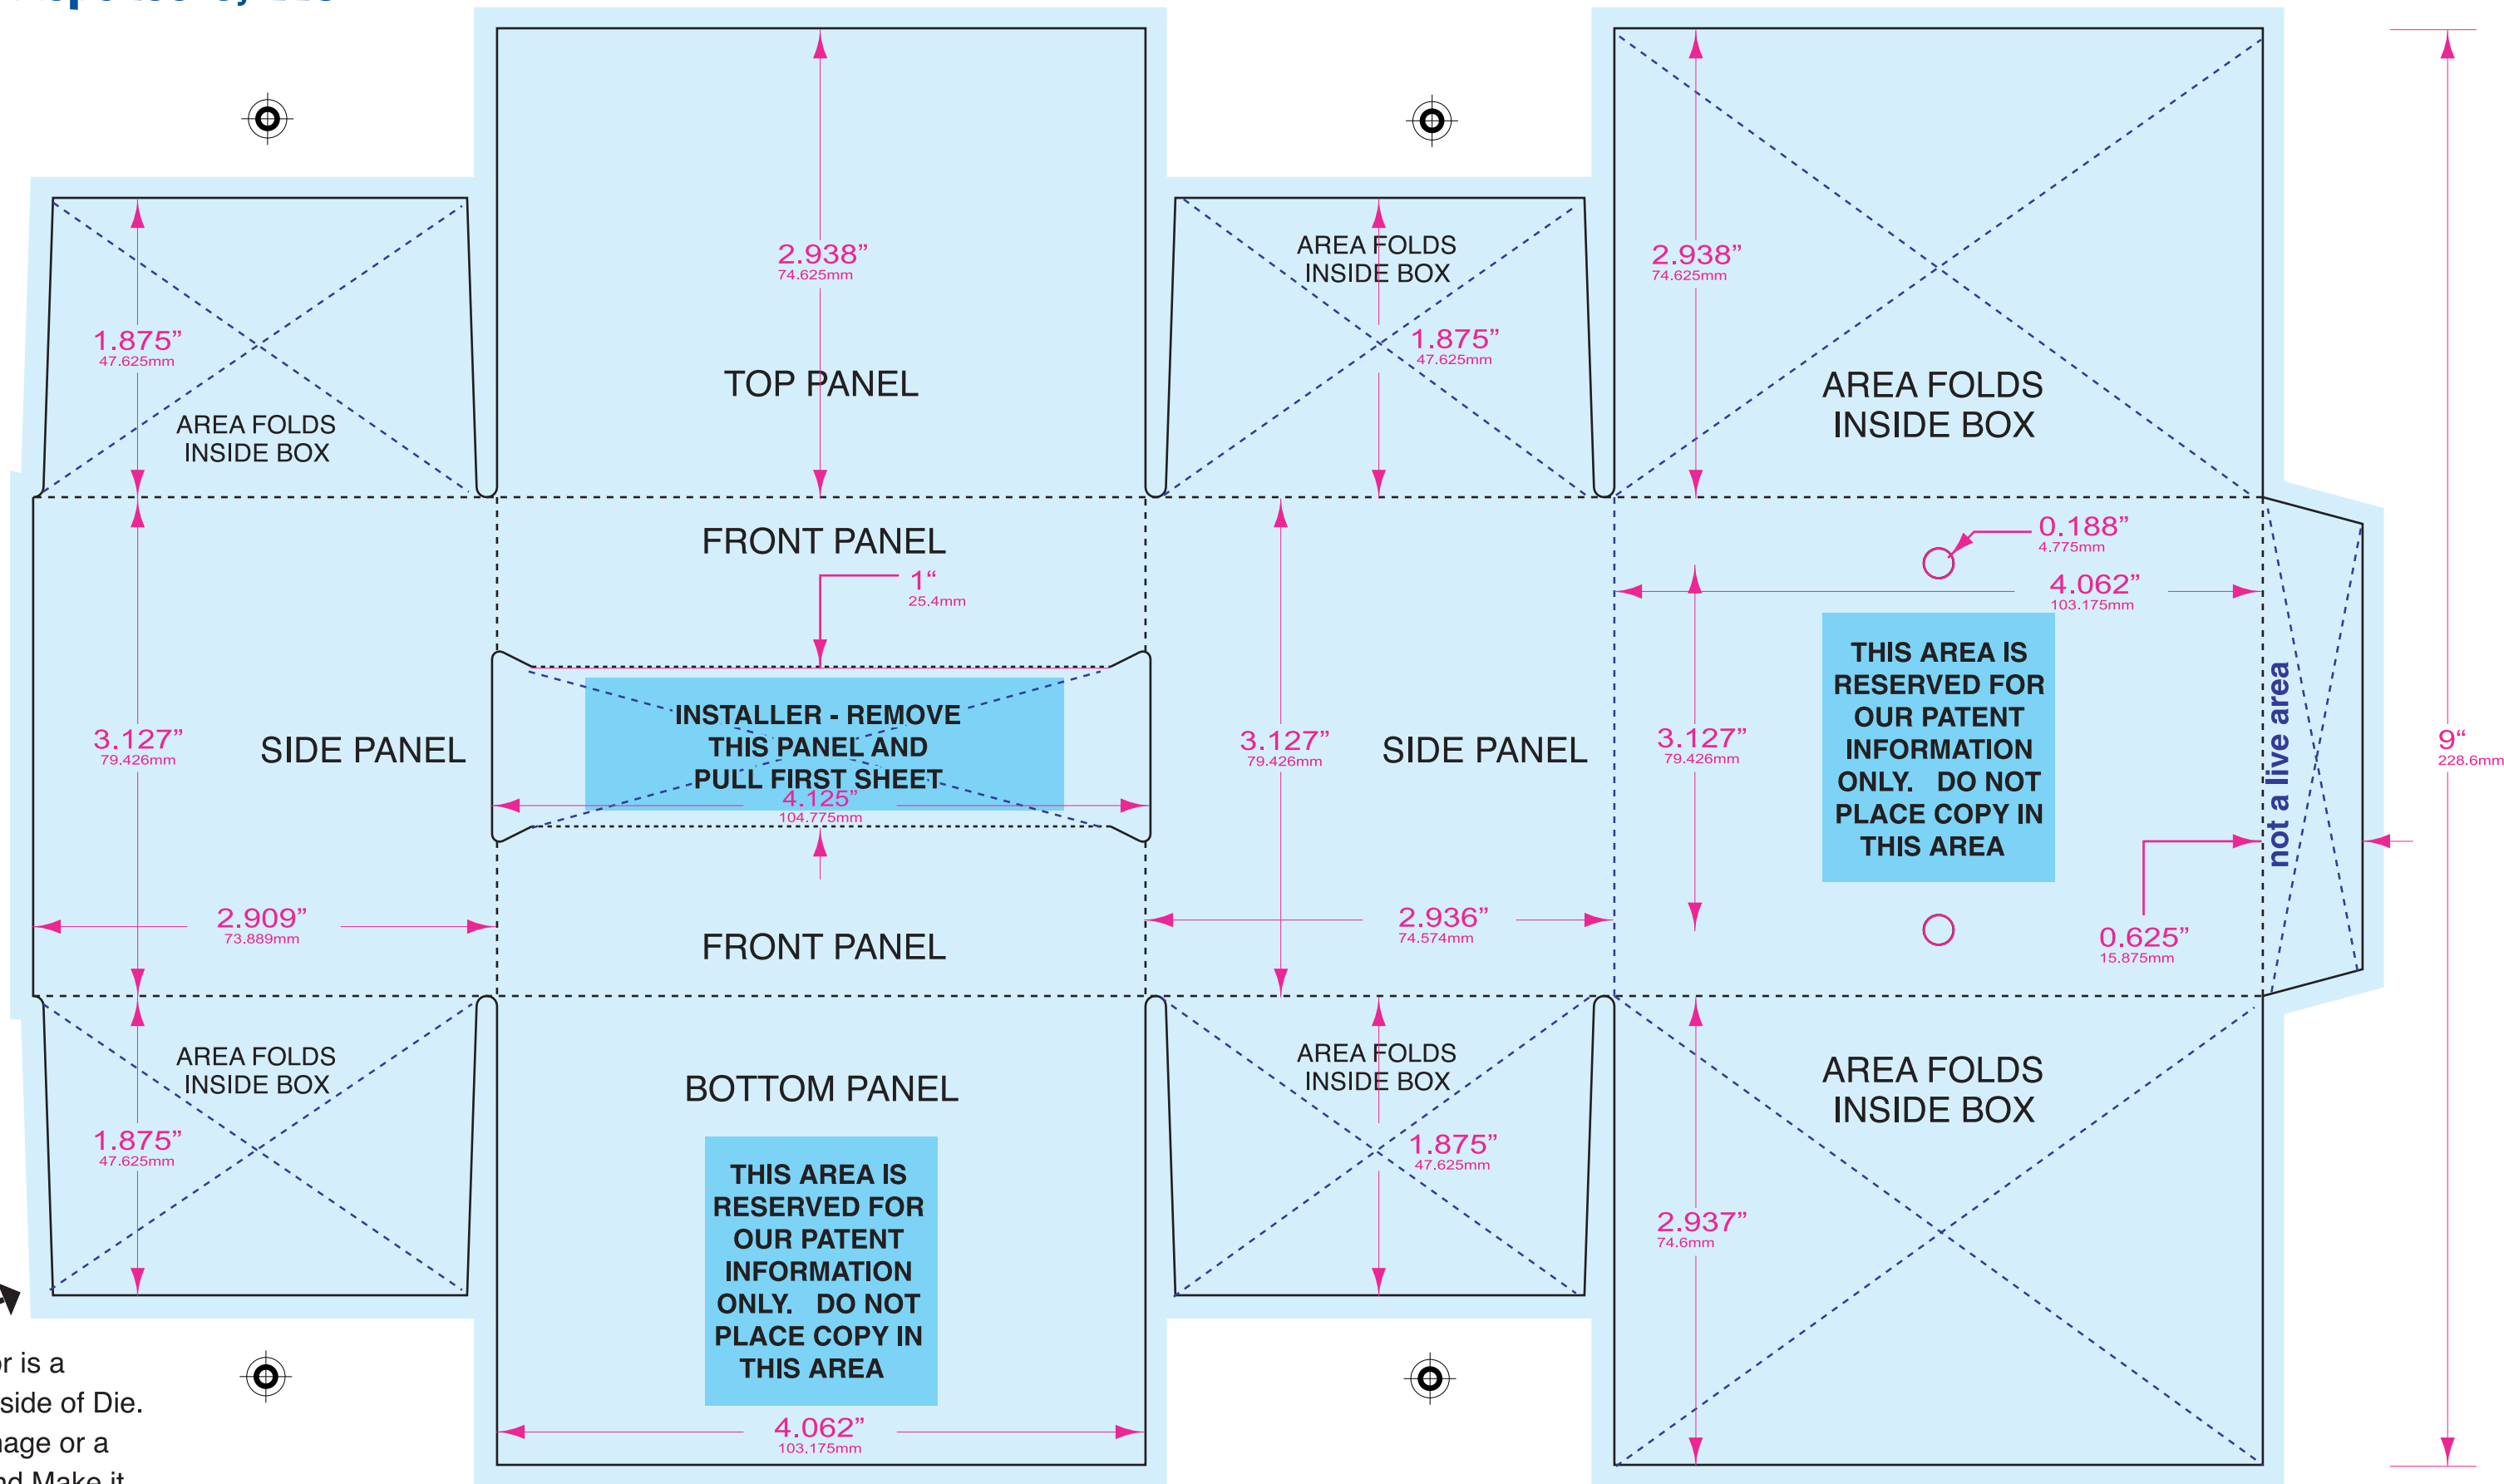

# XL ART Specification

## 3x4 template

Die line and measurements are Grouped. **DO NOT UNGROUP OR MOVE DIE LINES**

Art & Background Color is a BLEED 1/8" or 3.175mm Outside of Die. This can be filled with a image or a color. Click on Outer Box and Make it your Background Color or Image .