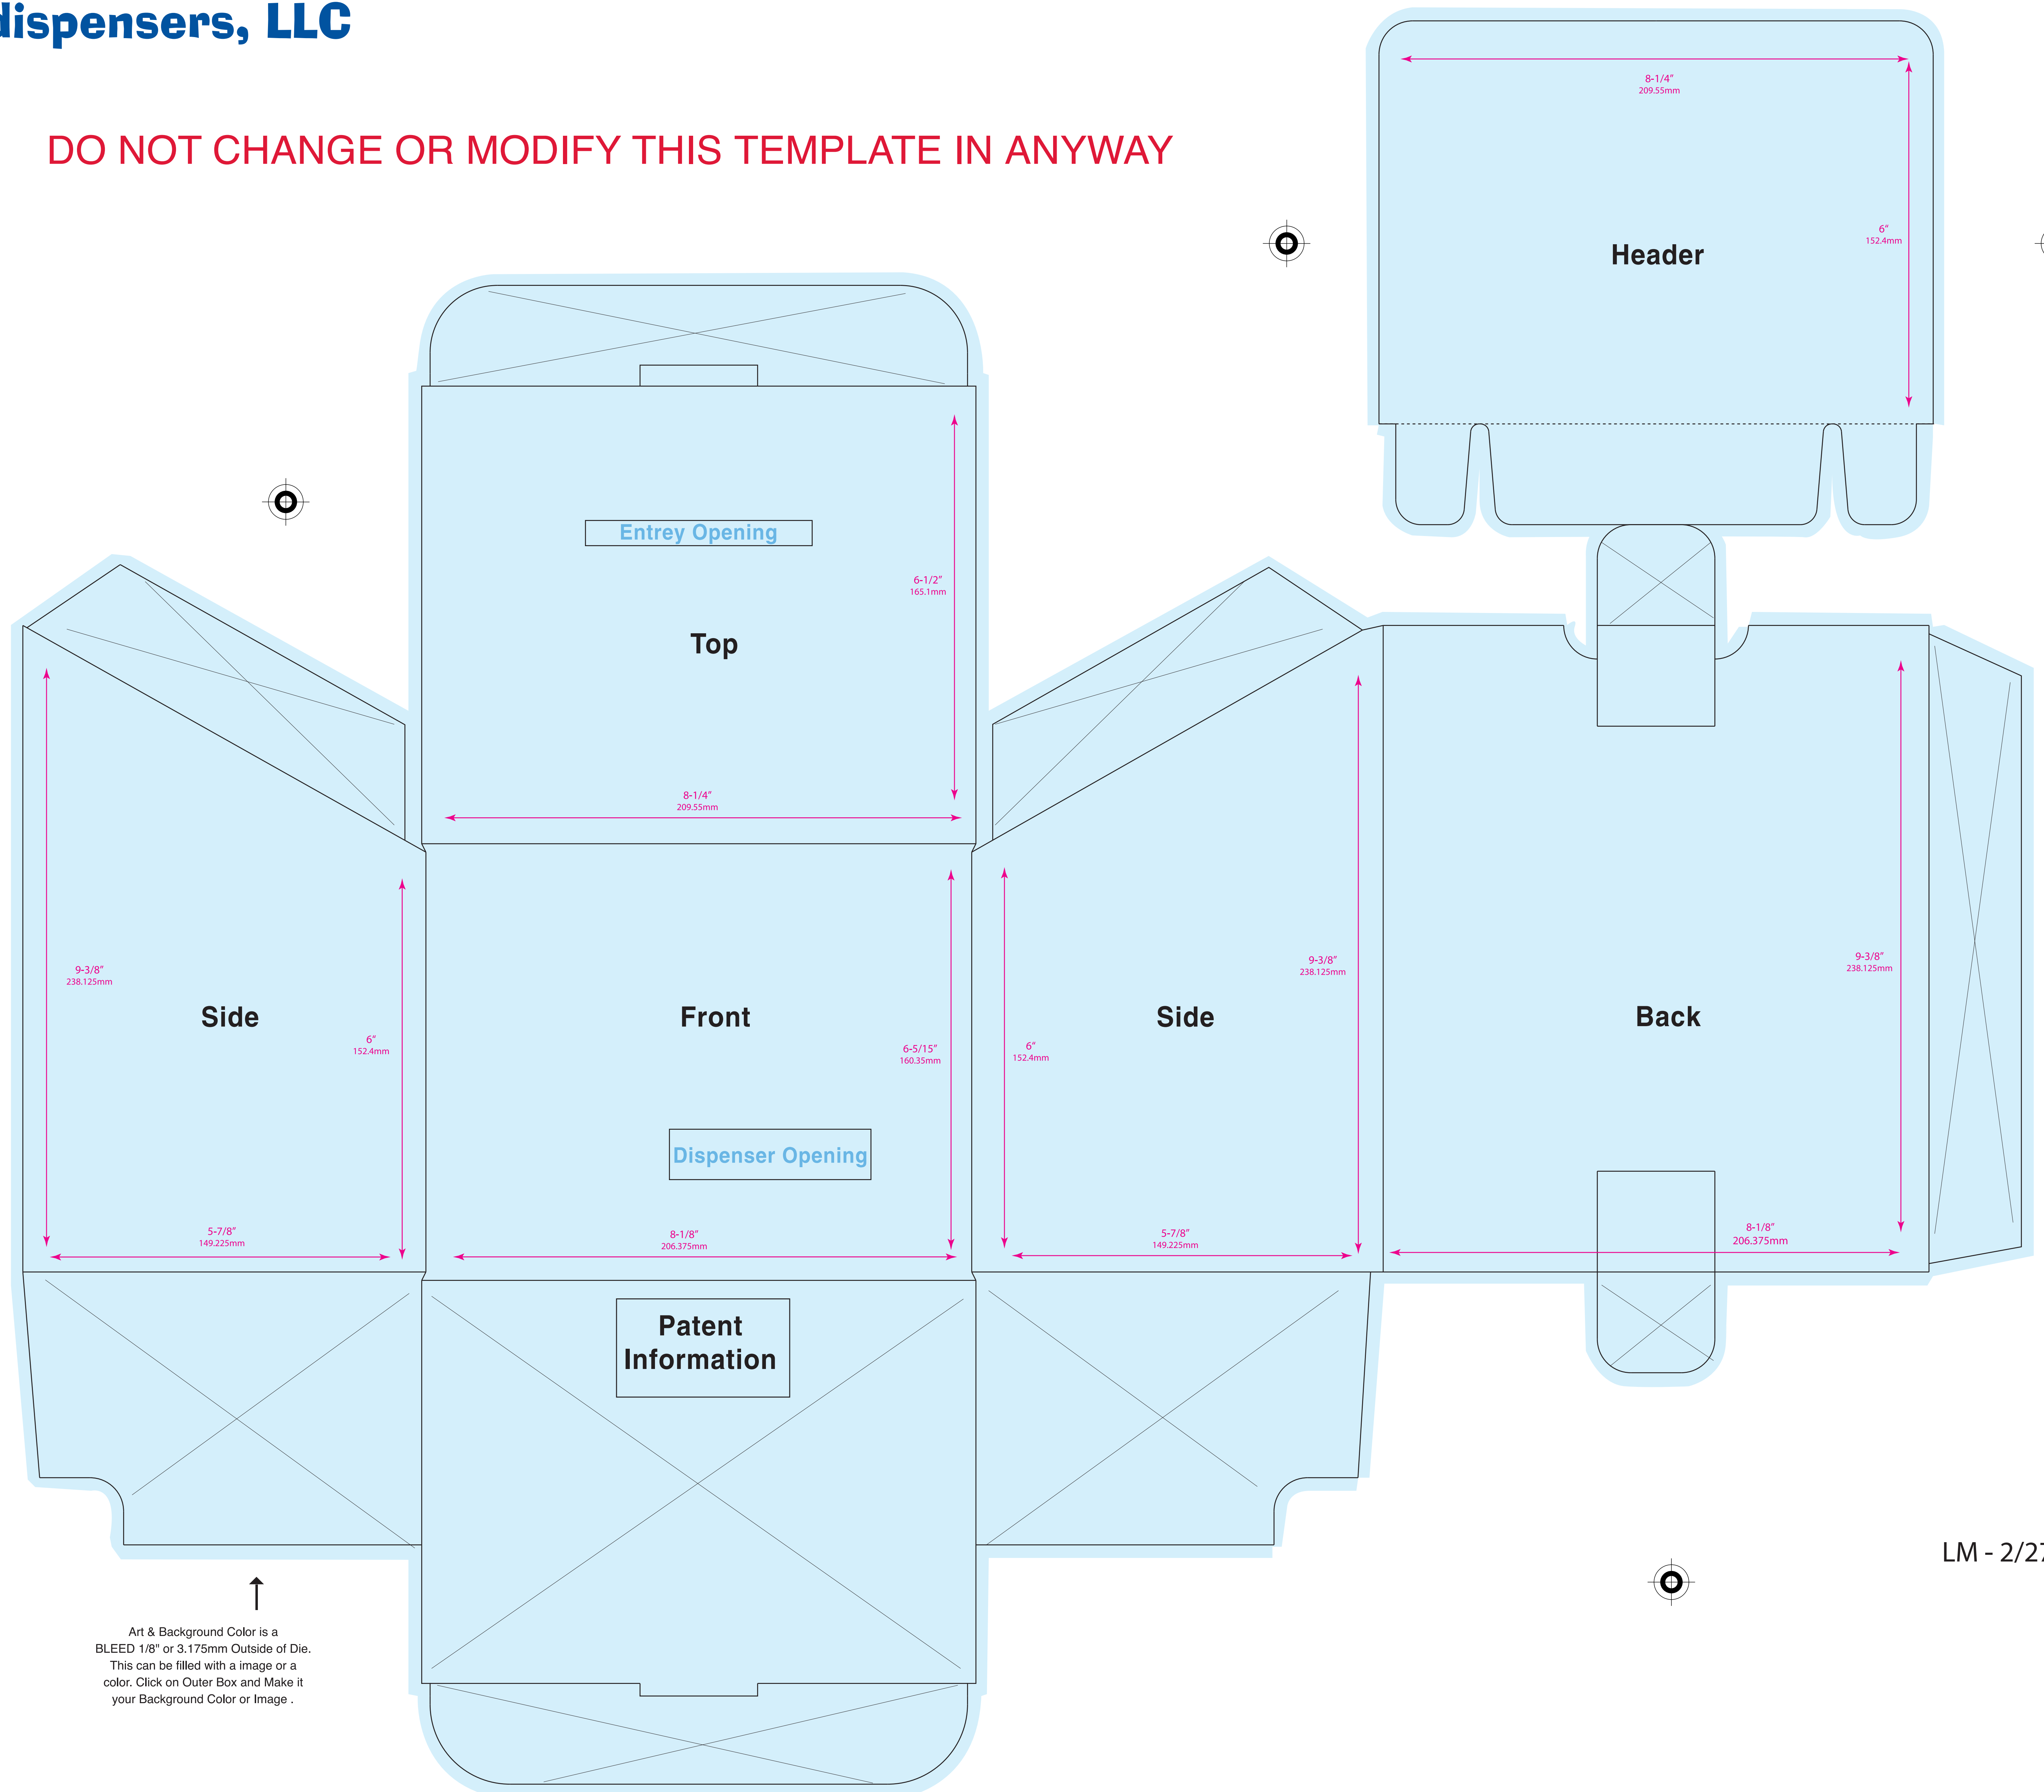

# SWEEPS STANDARD TEMPLATE

Die lines are Grouped. **DO NOT  
UNGROUP  
OR MOVE DIE LINES**

**DO NOT CHANGE OR MODIFY THIS TEMPLATE IN ANYWAY**

↑  
Art & Background Color is a  
BLEED 1/8" or 3.175mm Outside of Die.  
This can be filled with a image or a  
color. Click on Outer Box and Make it  
your Background Color or Image .