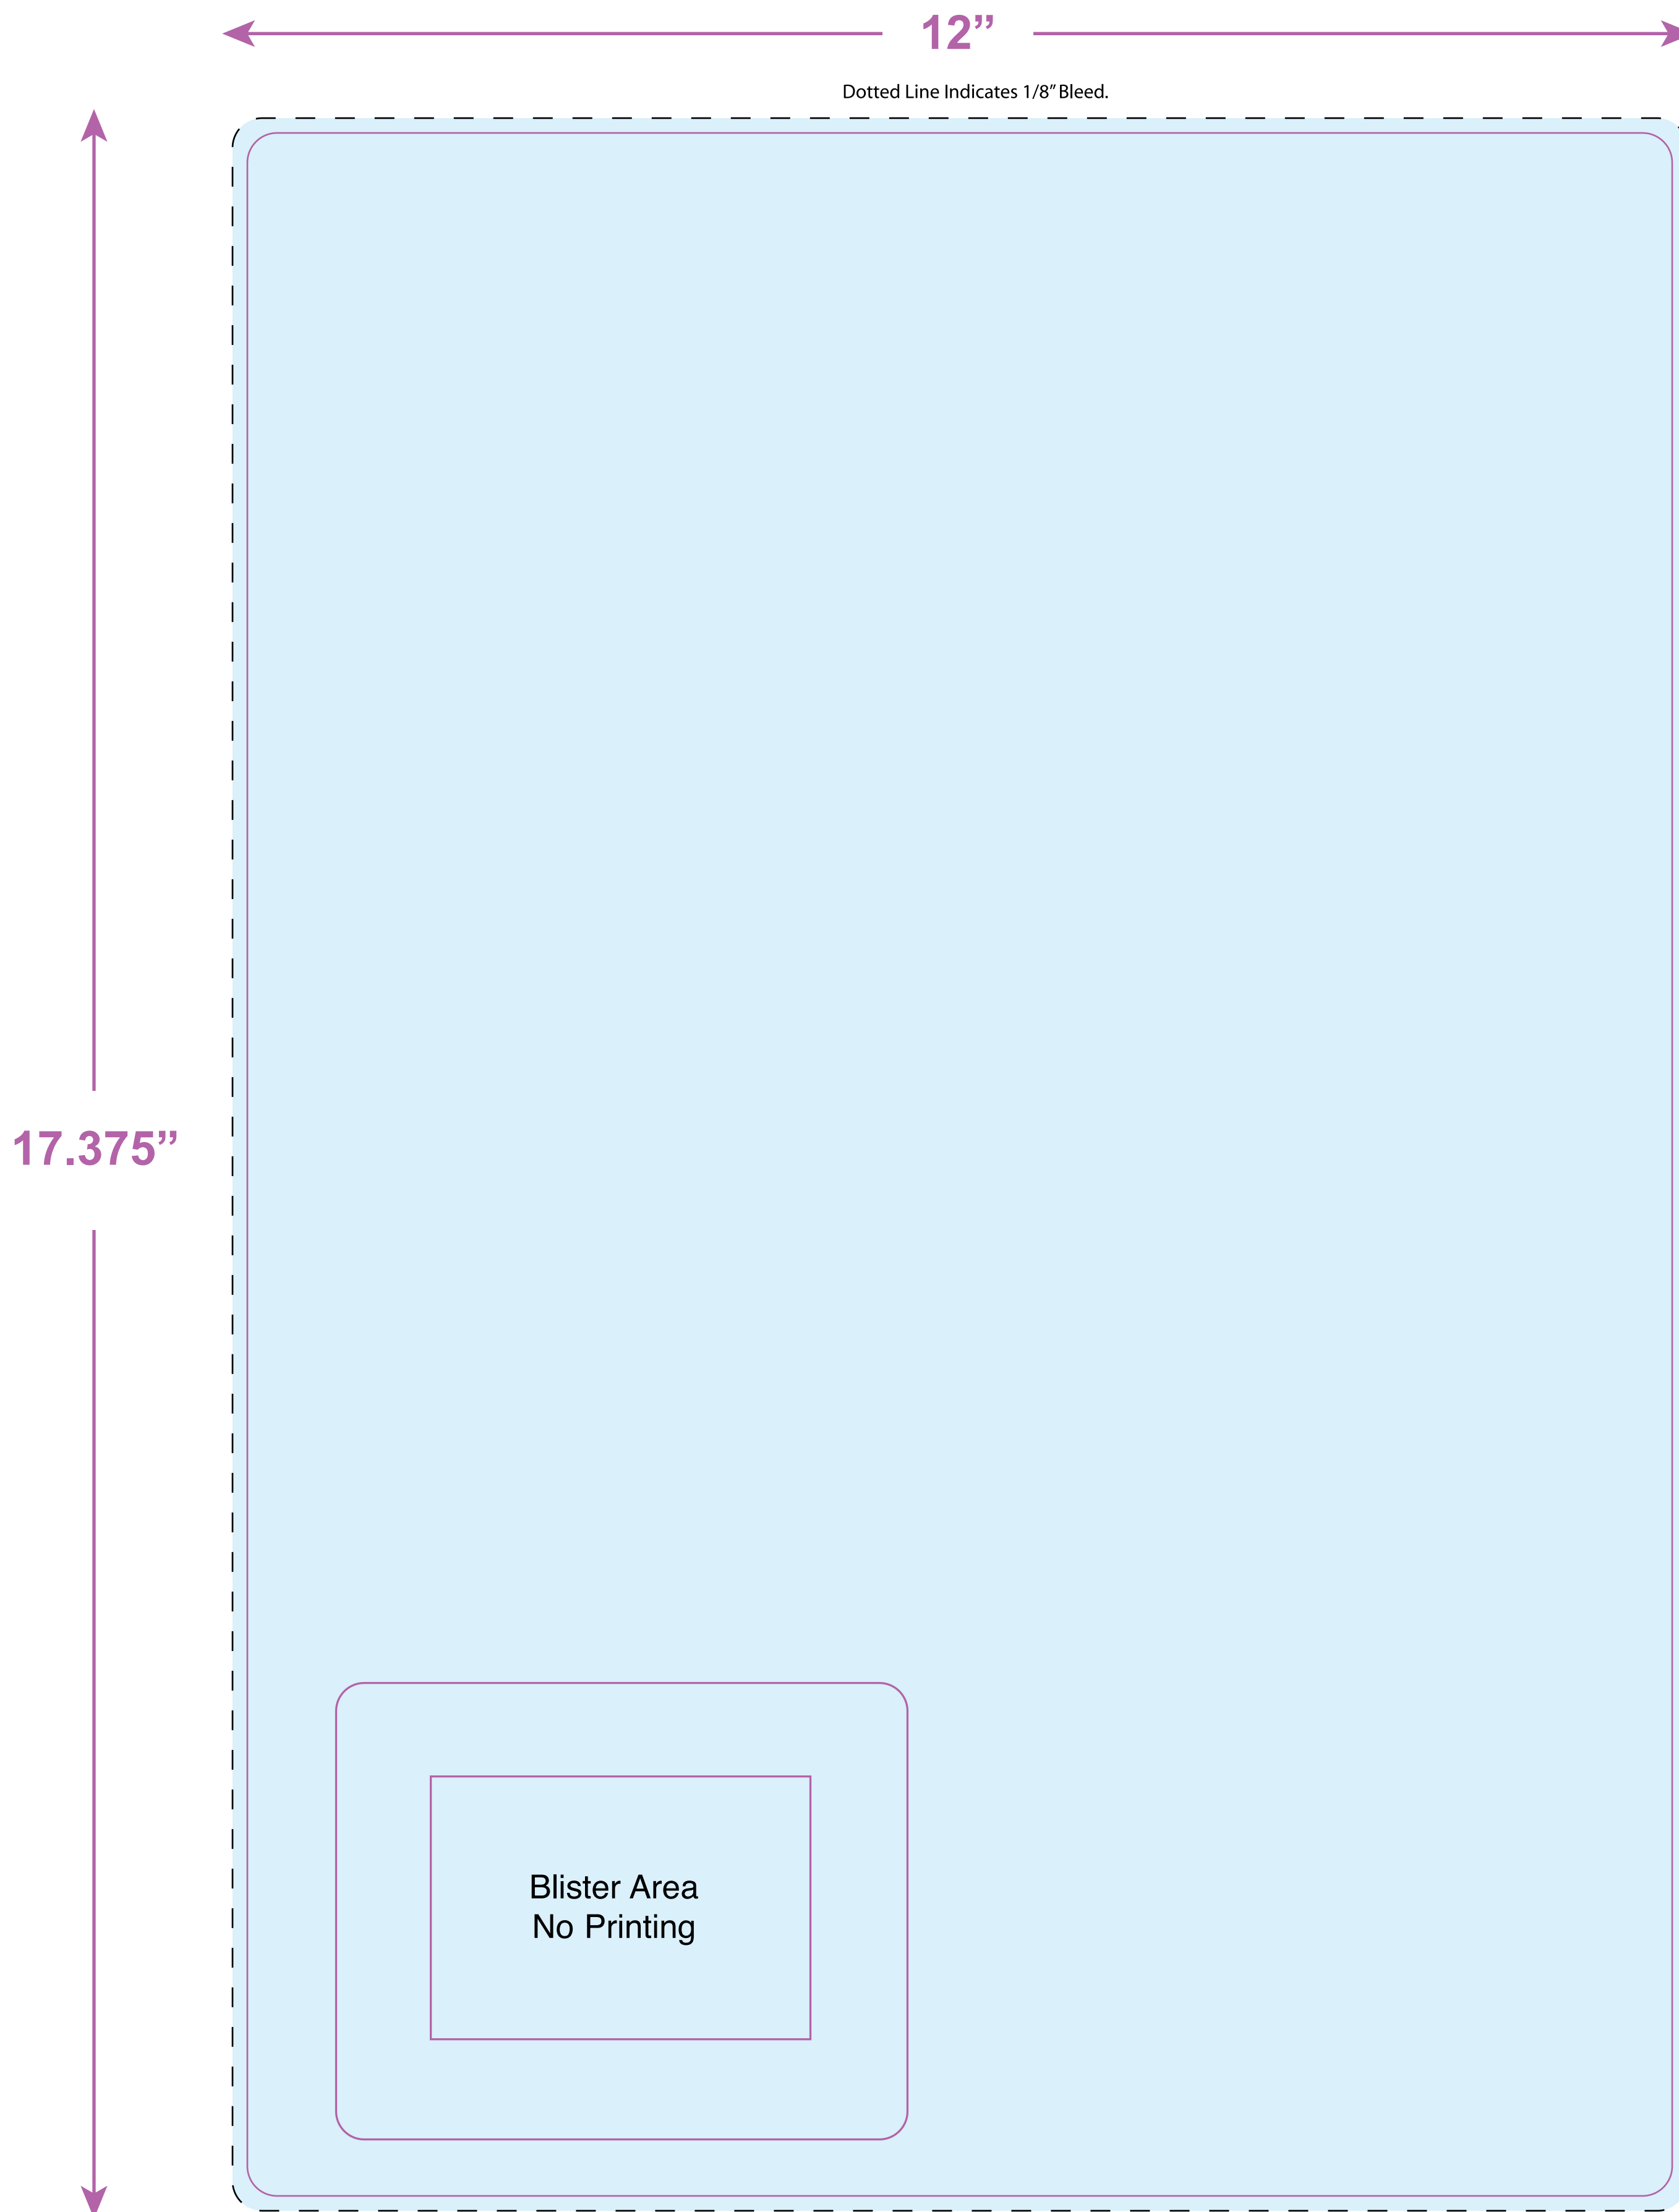

# PNS POSTER TEMPLATE

DO NOT CHANGE OR MODIFY THIS TEMPLATE IN ANYWAY

Die line and measurements are Grouped. **DO NOT UNGROUP OR MOVE DIE LINES**

↑  
Art & Background Color is a BLEED 1/8" or 3.175mm Outside of Die. This can be filled with a image or a color. Click on Outer Box and Make it your Background Color or Image .