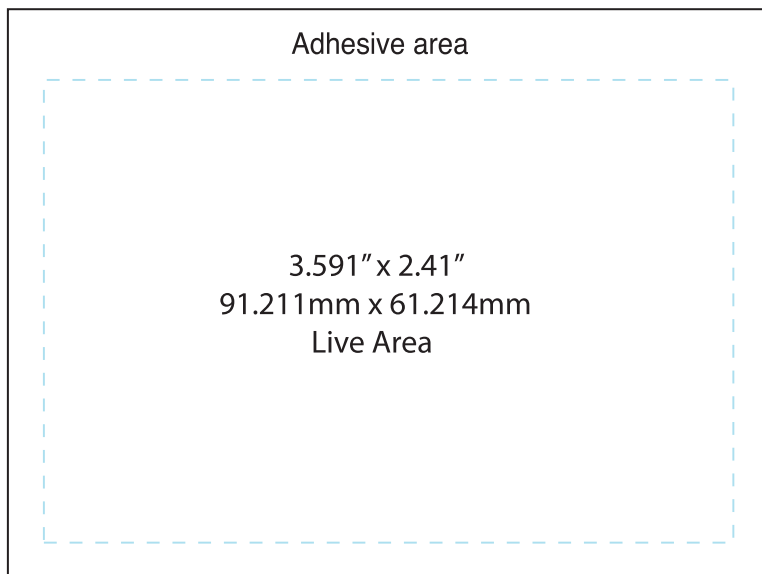

DUAL DISPENSER

4" x 3" COUPON SPECIFICATION

Because the Adhesive edge alternates between the top and the bottom of the sheet and the visible portion of the sheet alternates accordingly, it is necessary to create 2 sets of Artwork for the Coupon / Rebate / Message Sheet as follows:

4" x 3" / 101.6mm x 76.2mm

Sheet 1 Front

4" x 3" / 101.6mm x 76.2mm

Sheet 1 Back

Adhesive area

Adhesive area

Alternating
copy as
shown above

Adhesive area

Sheet 2 Front

Sheet 2 Back

Adhesive area

Adhesive area