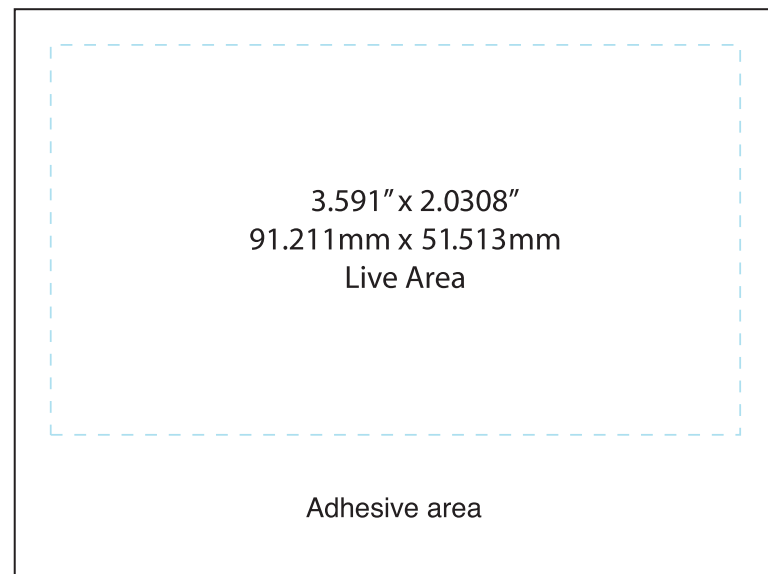

DUAL DISPENSER

4" x 3" COUPON SPECIFICATION

Because the Adhesive edge alternates between the top and the bottom of the sheet and the visible portion of the sheet alternates accordingly, it is necessary to create 2 sets of Artwork for the Coupon / Rebate / Message Sheet as follows:

4" x 3" / 101.6mm x 76.2mm

Sheet 1 Front

4" x 3" / 101.6mm x 76.2mm

Sheet 1 Back

Adhesive area

Adhesive area

Alternating
copy as
shown above

Adhesive area

Sheet 2 Front

Sheet 2 Back

Adhesive area

Adhesive area