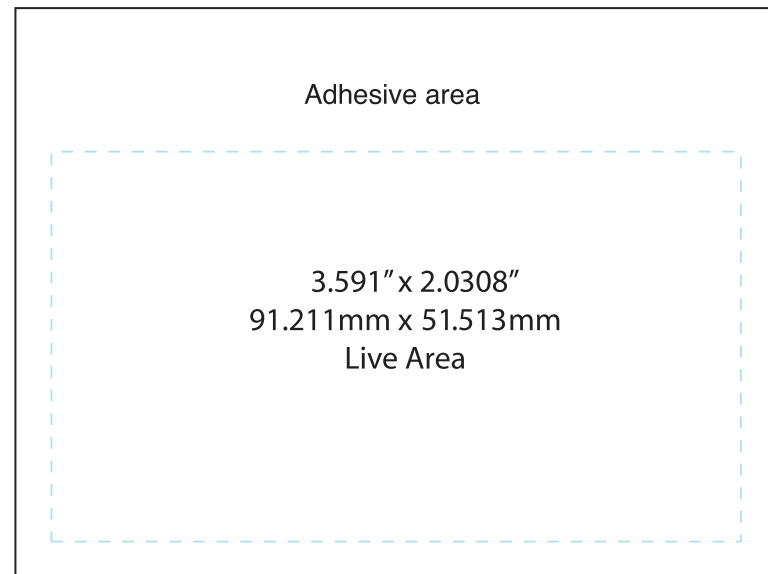

DUAL DISPENSER

4" x 3" COUPON SPECIFICATION

Because the Adhesive edge alternates between the top and the bottom of the sheet and the visible portion of the sheet alternates accordingly, it is necessary to create 2 sets of Artwork for the Coupon / Rebate / Message Sheet as follows:

4" x 3" / 101.6mm x 76.2mm

Sheet 1 Front

4" x 3" / 101.6mm x 76.2mm

Sheet 1 Back

Adhesive area

Adhesive area

Alternating
copy as
shown above

Adhesive area

Sheet 2 Front

Sheet 2 Back

Adhesive area

Adhesive area