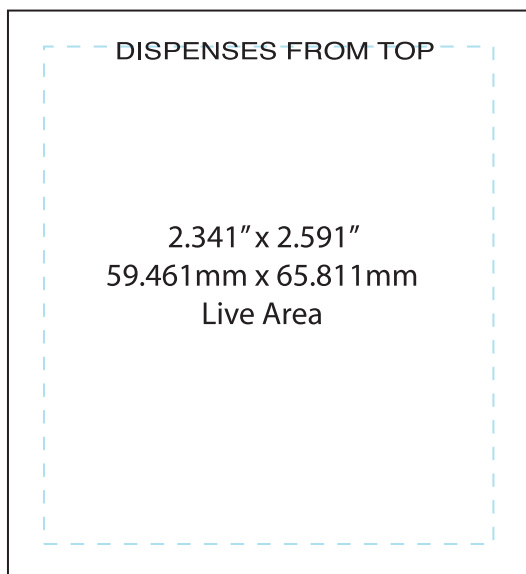

COUPON SPECIFICATION

2-3/4"X3" / 69.85mm x 76.2mm

Because the Adhesive edge alternates between the top and the bottom of the sheet and the visible portion of the sheet alternates accordingly, it is necessary to create 2 sets of Artwork for the Coupon / Rebate / Message Sheet as follows:

2-3/4"X3" / 69.85mm x 76.2mm

2-3/4"X3" / 69.85mm x 76.2mm

2-3/4"X3" / 69.85mm x 76.2mm

COUPON FRONT

Adhesive area

2-3/4"X3" / 69.85mm x 76.2mm

COUPON BACK

Alternating copy as shown above

2-3/4"X3" / 69.85mm x 76.2mm

COUPON FRONT

Adhesive area

2-3/4"X3" / 69.85mm x 76.2mm

COUPON BACK