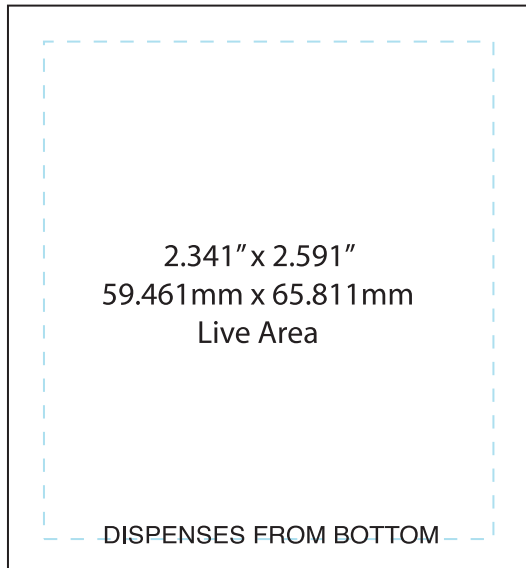

COUPON SPECIFICATION

2-3/4"X3" / 69.85mm x 76.2mm

Because the Adhesive edge alternates between the top and the bottom of the sheet and the visible portion of the sheet alternates accordingly, it is necessary to create 2 sets of Artwork for the Coupon / Rebate / Message Sheet as follows:

2-3/4"X3" / 69.85mm x 76.2mm

2-3/4"X3" / 69.85mm x 76.2mm

2-3/4"X3" / 69.85mm x 76.2mm

COUPON FRONT

Adhesive area

2-3/4"X3" / 69.85mm x 76.2mm

COUPON BACK

Alternating copy as shown above

2-3/4"X3" / 69.85mm x 76.2mm

COUPON FRONT

Adhesive area

2-3/4"X3" / 69.85mm x 76.2mm

COUPON BACK