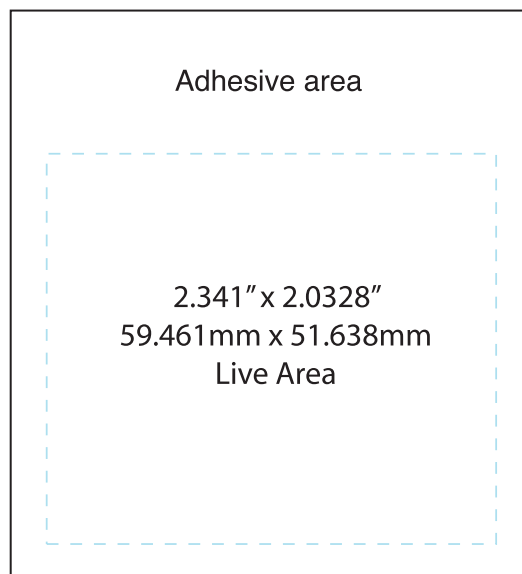

COUPON SPECIFICATION

2-3/4"X3" / 69.85mm x 76.2mm

Because the Adhesive edge alternates between the top and the bottom of the sheet and the visible portion of the sheet alternates accordingly, it is necessary to create 2 sets of Artwork for the Coupon / Rebate / Message Sheet as follows:

2-3/4"X3" / 69.85mm x 76.2mm

2-3/4"X3" / 69.85mm x 76.2mm

2-3/4"X3" / 69.85mm x 76.2mm

COUPON FRONT

Adhesive area

2-3/4"X3" / 69.85mm x 76.2mm

COUPON BACK

Alternating copy as shown above

2-3/4"X3" / 69.85mm x 76.2mm

COUPON FRONT

Adhesive area

2-3/4"X3" / 69.85mm x 76.2mm

COUPON BACK