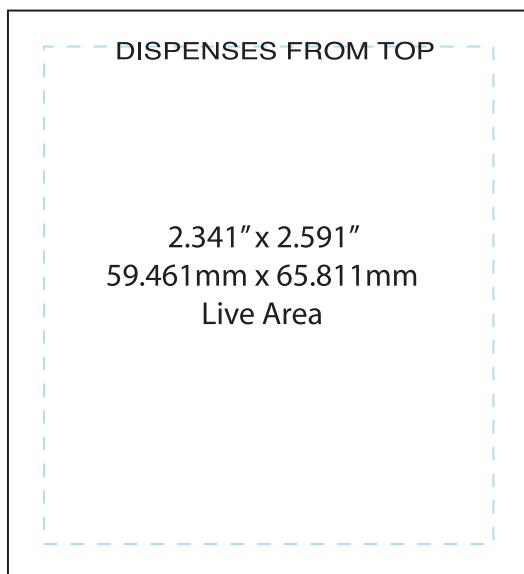

# COUPON SPECIFICATION

2-3/4"X3" / 69.85mm x 76.2mm

Because the Adhesive edge alternates between the top and the bottom of the sheet and the visible portion of the sheet alternates accordingly, it is necessary to create 2 sets of Artwork for the Coupon / Rebate / Message Sheet as follows:

2-3/4"X3" / 69.85mm x 76.2mm

2-3/4"X3" / 69.85mm x 76.2mm

2-3/4"X3" / 69.85mm x 76.2mm

COUPON FRONT

Adhesive area

2-3/4"X3" / 69.85mm x 76.2mm

COUPON BACK

Alternating copy as shown above

2-3/4"X3" / 69.85mm x 76.2mm

COUPON FRONT

Adhesive area

2-3/4"X3" / 69.85mm x 76.2mm

COUPON BACK