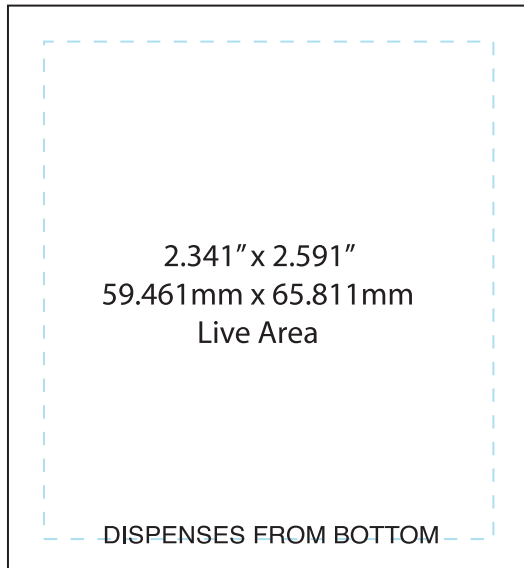

# COUPON SPECIFICATION

2-3/4"X3" / 69.85mm x 76.2mm

Because the Adhesive edge alternates between the top and the bottom of the sheet and the visible portion of the sheet alternates accordingly, it is necessary to create 2 sets of Artwork for the Coupon / Rebate / Message Sheet as follows:

2-3/4"X3" / 69.85mm x 76.2mm

2-3/4"X3" / 69.85mm x 76.2mm

2-3/4"X3" / 69.85mm x 76.2mm

COUPON FRONT

Adhesive area

2-3/4"X3" / 69.85mm x 76.2mm

COUPON BACK

Alternating copy as shown above

2-3/4"X3" / 69.85mm x 76.2mm

COUPON FRONT

Adhesive area

2-3/4"X3" / 69.85mm x 76.2mm

COUPON BACK