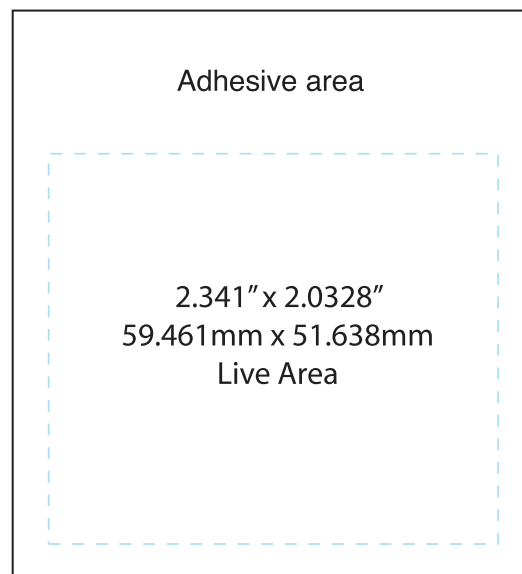

# COUPON SPECIFICATION

2-3/4"X3" / 69.85mm x 76.2mm

Because the Adhesive edge alternates between the top and the bottom of the sheet and the visible portion of the sheet alternates accordingly, it is necessary to create 2 sets of Artwork for the Coupon / Rebate / Message Sheet as follows:

2-3/4"X3" / 69.85mm x 76.2mm

2-3/4"X3" / 69.85mm x 76.2mm

2-3/4"X3" / 69.85mm x 76.2mm

COUPON FRONT

Adhesive area

2-3/4"X3" / 69.85mm x 76.2mm

COUPON BACK

Alternating copy as shown above

2-3/4"X3" / 69.85mm x 76.2mm

COUPON FRONT

Adhesive area

2-3/4"X3" / 69.85mm x 76.2mm

COUPON BACK