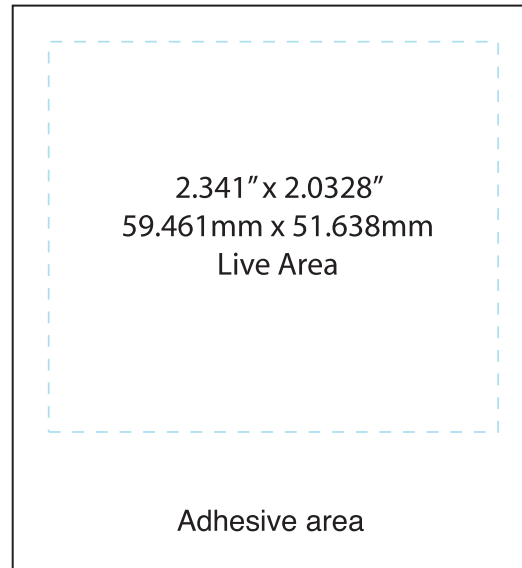

# COUPON SPECIFICATION

2-3/4"X3" / 69.85mm x 76.2mm

Because the Adhesive edge alternates between the top and the bottom of the sheet and the visible portion of the sheet alternates accordingly, it is necessary to create 2 sets of Artwork for the Coupon / Rebate / Message Sheet as follows:

2-3/4"X3" / 69.85mm x 76.2mm

2-3/4"X3" / 69.85mm x 76.2mm

2-3/4"X3" / 69.85mm x 76.2mm

COUPON FRONT

Adhesive area

2-3/4"X3" / 69.85mm x 76.2mm

COUPON BACK

Alternating copy as shown above

2-3/4"X3" / 69.85mm x 76.2mm

COUPON FRONT

Adhesive area

2-3/4"X3" / 69.85mm x 76.2mm

COUPON BACK