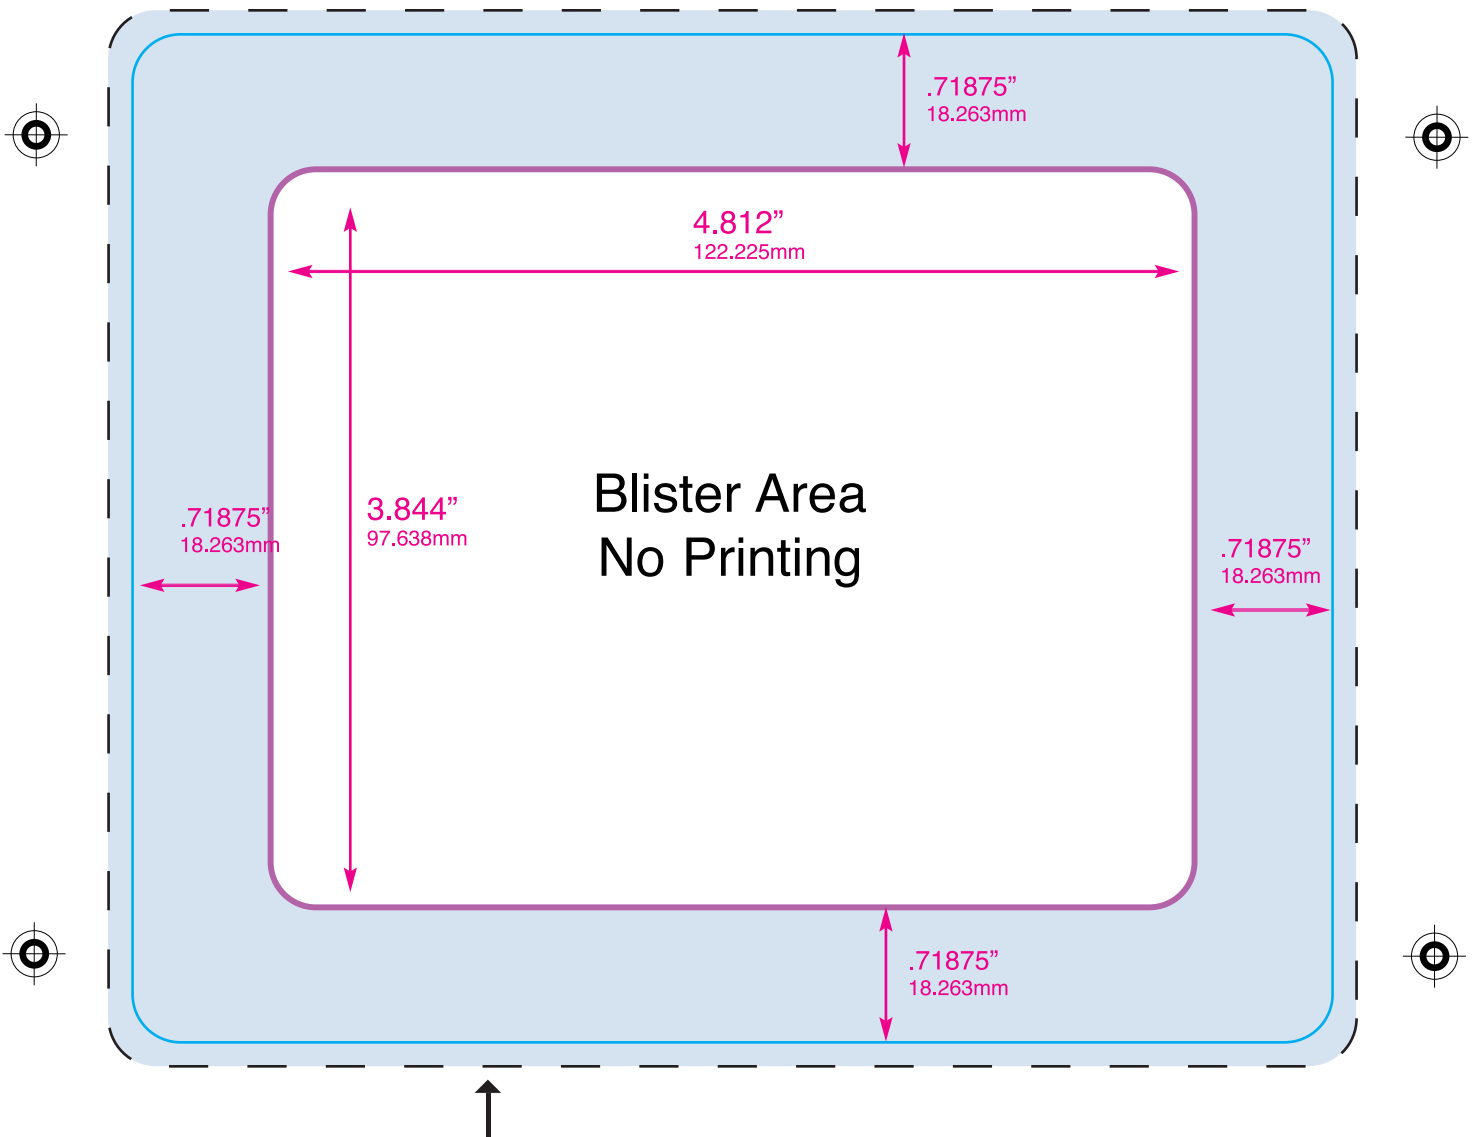

Die line and measurements
are Grouped. **DO NOT UNGROUP
OR MOVE DIE LINES**

PNS MINI TEMPLATE

DO NOT CHANGE OR MODIFY THIS TEMPLATE IN ANYWAY

6.25"w X 5.25"h
158.75mm X 133.35mm

Extend bleeds 1/8" beyond cut edge -- Dotted Line --

Art & Background Color is a
BLEED 1/8" or 3.175mm Outside of Die.

This can be filled with a image or a
color. Click on Outer Box and Make it
your Background Color or Image .