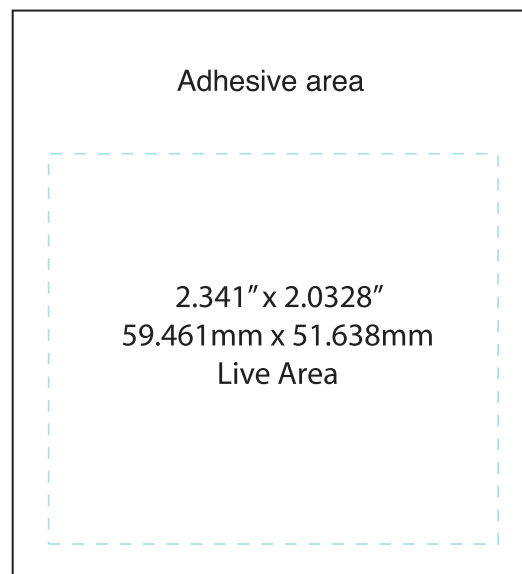

COUPON SPECIFICATION

2-3/4"X3" / 69.85mm x 76.2mm

Because the Adhesive edge alternates between the top and the bottom of the sheet and the visible portion of the sheet alternates accordingly, it is necessary to create 2 sets of Artwork for the Coupon / Rebate / Message Sheet as follows:

2-3/4"X3" / 69.85mm x 76.2mm

2-3/4"X3" / 69.85mm x 76.2mm

2-3/4"X3" / 69.85mm x 76.2mm

Adhesive area

2-3/4"X3" / 69.85mm x 76.2mm

COUPON FRONT

Alternating copy as shown above

COUPON BACK

2-3/4"X3" / 69.85mm x 76.2mm

Adhesive area

2-3/4"X3" / 69.85mm x 76.2mm

COUPON FRONT

COUPON BACK