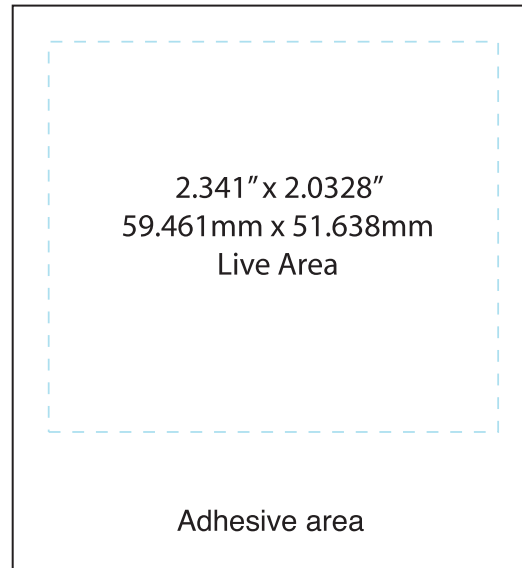

COUPON SPECIFICATION

2-3/4"X3" / 69.85mm x 76.2mm

Because the Adhesive edge alternates between the top and the bottom of the sheet and the visible portion of the sheet alternates accordingly, it is necessary to create 2 sets of Artwork for the Coupon / Rebate / Message Sheet as follows:

2-3/4"X3" / 69.85mm x 76.2mm

2-3/4"X3" / 69.85mm x 76.2mm

2-3/4"X3" / 69.85mm x 76.2mm

Adhesive area

2-3/4"X3" / 69.85mm x 76.2mm

COUPON FRONT

Alternating copy as shown above

COUPON BACK

2-3/4"X3" / 69.85mm x 76.2mm

Adhesive area

2-3/4"X3" / 69.85mm x 76.2mm

COUPON FRONT

COUPON BACK