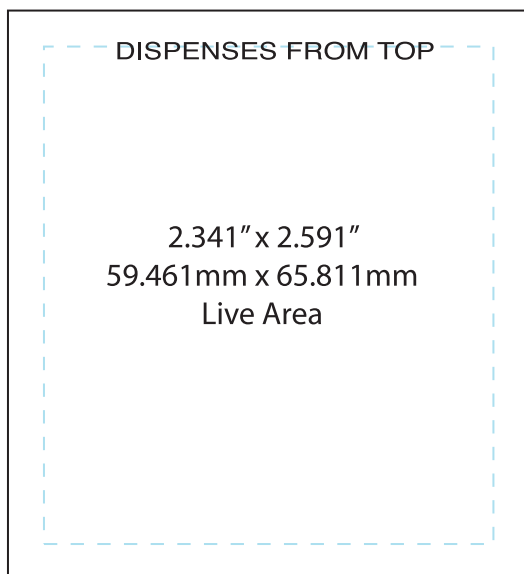

COUPON SPECIFICATION

2-3/4"X3" / 69.85mm x 76.2mm

Because the Adhesive edge alternates between the top and the bottom of the sheet and the visible portion of the sheet alternates accordingly, it is necessary to create 2 sets of Artwork for the Coupon / Rebate / Message Sheet as follows:

2-3/4"X3" / 69.85mm x 76.2mm

2-3/4"X3" / 69.85mm x 76.2mm

2-3/4"X3" / 69.85mm x 76.2mm

Adhesive area

2-3/4"X3" / 69.85mm x 76.2mm

COUPON FRONT

Alternating copy as shown above

COUPON BACK

2-3/4"X3" / 69.85mm x 76.2mm

Adhesive area

2-3/4"X3" / 69.85mm x 76.2mm

COUPON FRONT

COUPON BACK