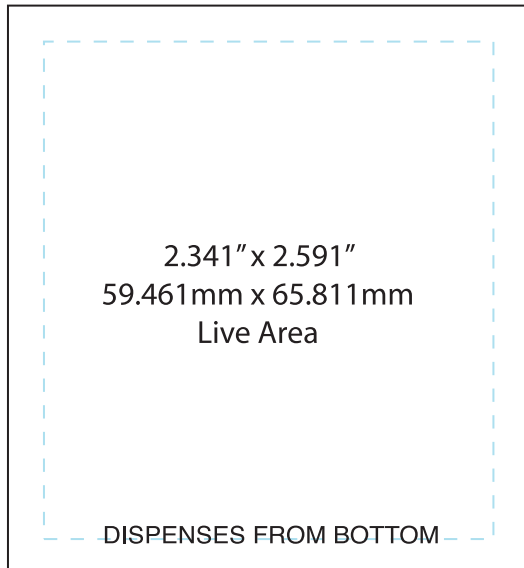

COUPON SPECIFICATION

2-3/4"X3" / 69.85mm x 76.2mm

Because the Adhesive edge alternates between the top and the bottom of the sheet and the visible portion of the sheet alternates accordingly, it is necessary to create 2 sets of Artwork for the Coupon / Rebate / Message Sheet as follows:

2-3/4"X3" / 69.85mm x 76.2mm

2-3/4"X3" / 69.85mm x 76.2mm

2-3/4"X3" / 69.85mm x 76.2mm

Adhesive area

2-3/4"X3" / 69.85mm x 76.2mm

COUPON FRONT

Alternating copy as shown above

COUPON BACK

2-3/4"X3" / 69.85mm x 76.2mm

Adhesive area

2-3/4"X3" / 69.85mm x 76.2mm

COUPON FRONT

COUPON BACK